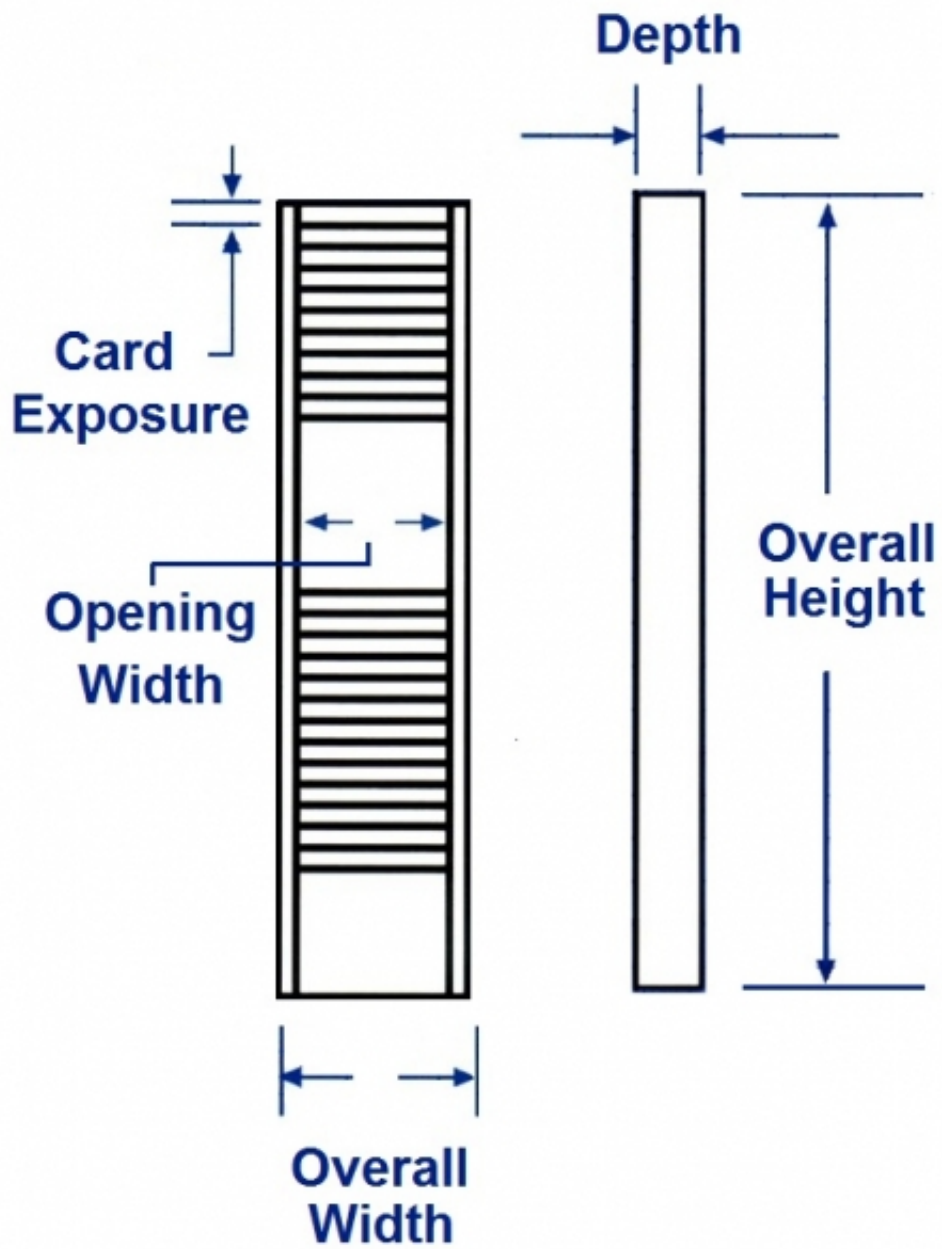

Employee Time Card Rack Model 182 specifications:

- ✓ **Stock Number:** 182
- ✓ **Capacity:** 25
- ✓ **Suggested Card Height:** 7 1/2 inches
- ✓ **Overall Height:** 31 5/8 inches
- ✓ **Overall Width:** 4 1/8 inches
- ✓ **Opening Width:** 3 1/2 inches
- ✓ **Depth (Front to Back):** 1 3/4 inches
- ✓ **Pocket Depth:** 6 1/4 inches
- ✓ **Exposure:** 1 inch

You can also customize your order of Time Card Rack 182 by choosing a different color than the default gray.

Here are the color options:

Black, Brown, Gray, Ivory, Light Tan, Orange, Red, Traffic Blue, White and Taupe.

Dimension: 31 5/8" H x 4 1/8" W x 1 3/4" D