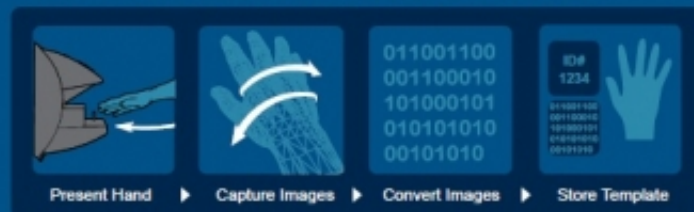

MIFARE.

- ✓ Field-installable Ethernet module.
- ✓ Outdoor enclosures available.
- ✓ Field-upgradeable and expandable memory options to support from 512 to 240,000 users.
- ✓ Three user-definable outputs to connect other devices like audible or silent alarms, door locks or lighting systems.
- ✓ Specially formulated antimicrobial coating on the platen inhibits the growth of bacteria, mold and mildew, limiting the spread of germs. Coating lasts for the life of the product.
- ✓ Blue hand outline on the platen facilitates easy enrollment and reduces errors during verification.

Robust, field proven biometric technologies

Biometric products identify people by analyzing their unique human characteristics. Schlage Hand Geometry readers use field-proven technologies to provide increased security at any door and to ensure that the right person is at the right place at the right time. These technologies are frequently used in universities, data centers, day care centers, airports, health care facilities and government buildings.

Biometric verification - how it works.

Enrollment: This adds your biometric template to the HandKey.